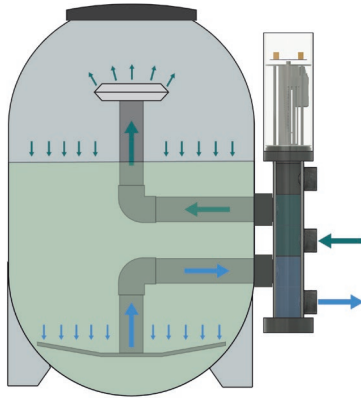

Given its configuration, the Starway valve guarantees minimum pressure drops and maximum seal.

Starway can be controlled manually through a switch or automatically by means of dedicated IDROWAY control units or a timer.

Starway is available with connections from 50 to 250 mm and is compatible with filters with interested in fillers starting from 125 mm.

**A: Raw Water**  
**B: Filtered Water**  
**C: Sewer line**  
**D: Pump connection**  
**E: Return to the pool**

### FILTRATION POSITION