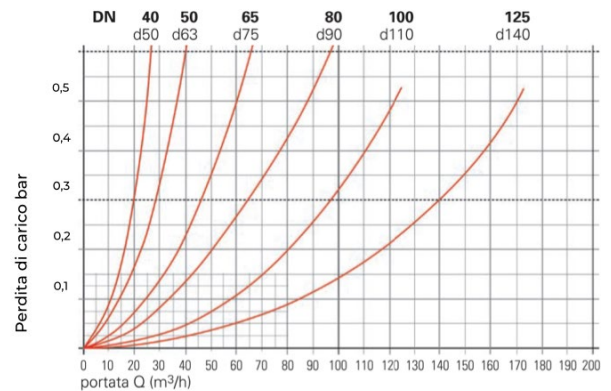

FEATURES:

- Easy to install
- Exceptional operational reliability
- Very low pressure drop
- Fully motorized
- 24V dc power supply
- 2 potential free contact input
- Available with connectors from 50 to 250 mm
- Adjustable connectors
- Possibility of customization
- Compatible with filters with hole spacing starting from 125 mm.
- Working pressure up to 7 bar
- For automatic operation, dedicated electronics available
- Automatic repositioning in filtration mode in case of blackout thanks to ultra-capacitor technology*

*optional