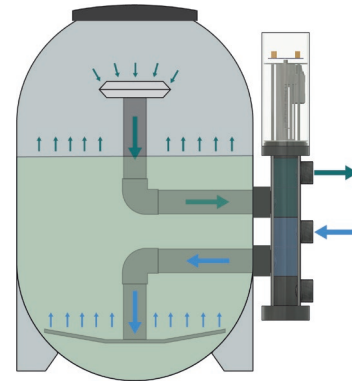

BACKWASH POSITION