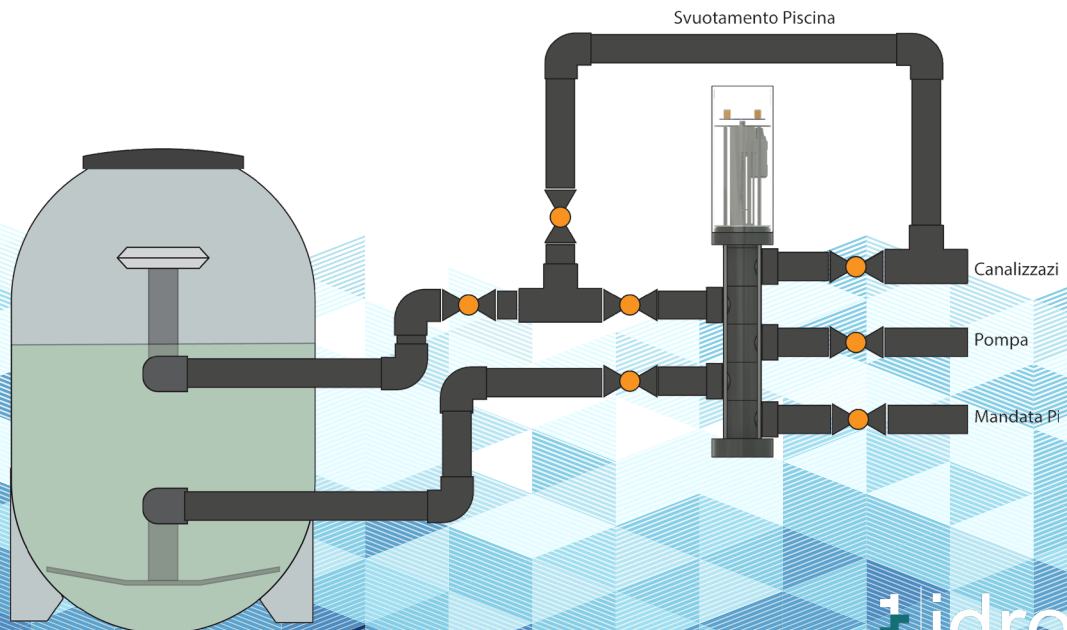

WALL INSTALLATION