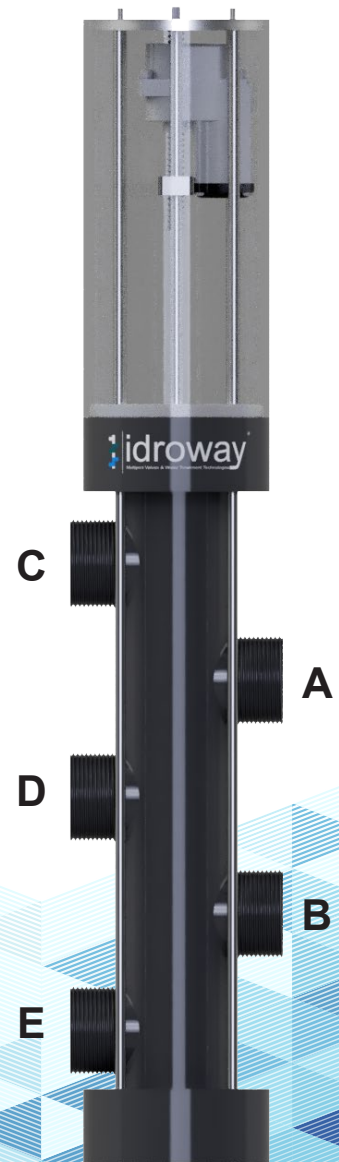

# WHAT IS STARWAY

MADE IN ITALY INNOVATION

Starway 5 is the motorized valve for automatic backwashing of sand filters PATENTED by IDROWAY.

It is powered at 24Vdc and once connected to the power supply, it will always automatically position itself in filtration mode.

Given its configuration, the Starway valve guarantees minimum pressure drops and maximum seal.

Starway can be controlled manually through a switch or automatically by means of dedicated IDROWAY control units or a timer.

Starway is available with connections from 50 to 250 mm and is compatible with filters with interested in fillers starting from 125 mm.

**A: Raw Water**  
**B: Filtered Water**  
**C: Sewer line**  
**D: Pump connection**  
**E: Return to the pool**